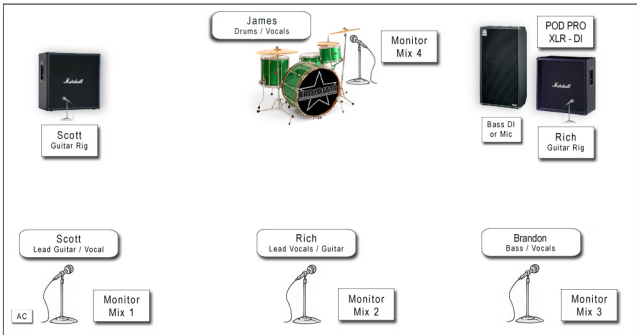

RadioStar - 2009 Stage Plot

Monitors:

- Mix 1 - Scott voc / Rich voc / S Gut. 60% R Gut 40%
- Mix 2 - Rich voc / R Gut. 60% S Gut. 40%
- Mix 3 - Brandon voc / Rich voc / S Gut. - R Gut.
- Mix 4 - Rich vocal / Rich Gut. 60% / Scott Gut.40%

**Questions? Call Rich 619-322-1006
or James 619-414-7501**

Notes:

- Band provides vocal mics: Sennheiser 935e (3) Boom stands needed at front of stage
- Bass Rig: Sansamp Pre (no DI box needed)
- AC power needed at front of stage
- Band provides Shure Beta52 for kick drum
- Use SM57's or better for drums/guitar cabs